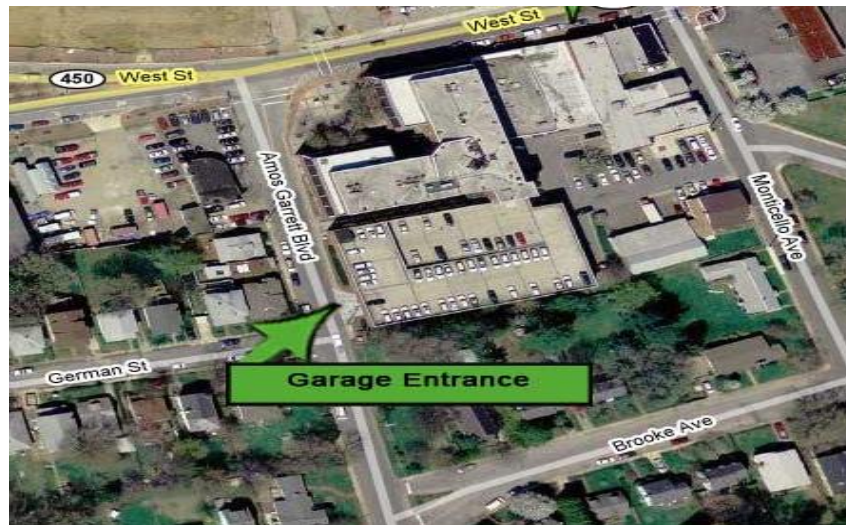

- Follow for .75 of a mile. Enter next roundabout and take 3rd exit onto MD-450 East
  275 West St. is on the Right
- Travel time approximately 50 minutes.

Parking at 275 West Street

Parking at 275 West Street is $7.00 per day by credit card only no cash accepted. Or park underground $5.00 all day at the Park Place Parking Garage across the street. To enter the 275 West Street parking garage from West Street heading toward the city of Annapolis, turn right onto Amos Garrett Blvd. In approximately 300 ft., the garage entrance is on your left.